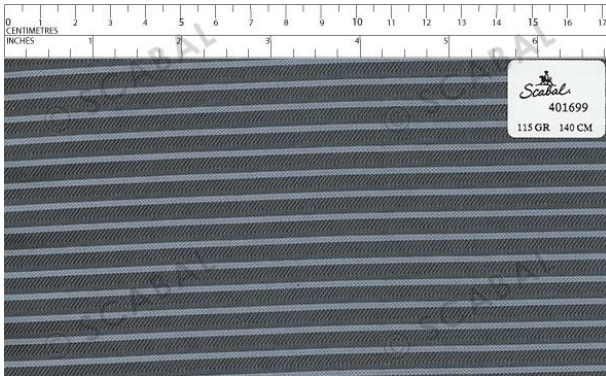

Lining Bemberg

Fabric : 401699
Medium Grey
Bunch : Lining (C1850)
Composition : 100% Bemberg
Material name Lining
Scabal
Design : Stripe
Weight : 115 G
Width : 140 CM
Fabric available