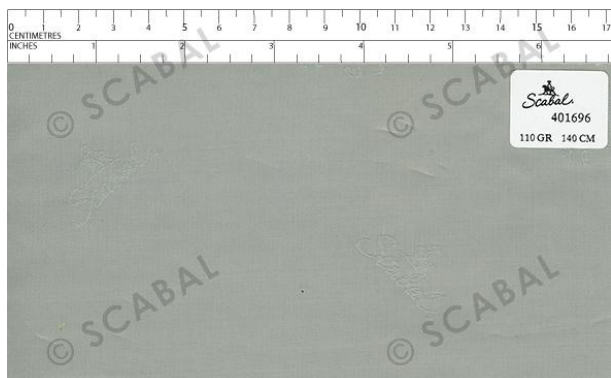

Lining Bemberg

Fabric : 401696
Light Grey
Bunch : Lining (C1850)
Composition : 100% Bemberg
Material name Lining
Scabal
Weave : Jacquard
Weight : 110 G
Width : 140 CM
Fabric available