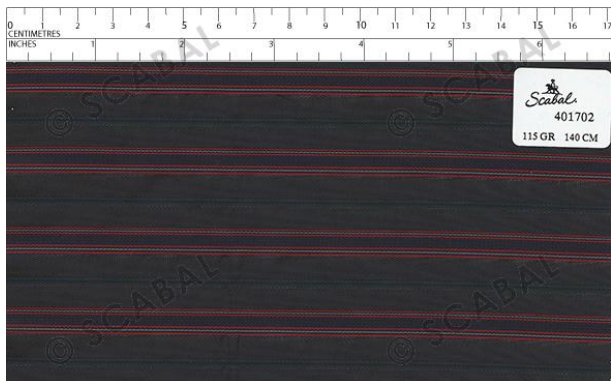

Lining Bemberg

Fabric : 401702
Dark Blue
Bunch : Lining (C1850)
Composition : 100% Bemberg
Material name Lining
Scabal
Design : Stripe
Weight : 115 G
Width : 140 CM
Fabric available