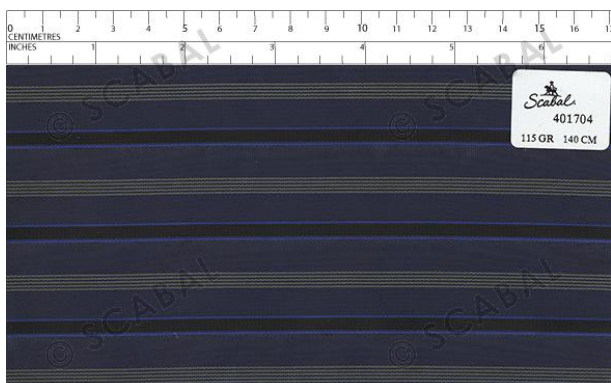

Fabric : 401704
Medium Blue
Bunch : Lining (C1850)
Composition : 100% Bemberg
Material name Lining
Scabal
Design : Stripe
Weight : 115 G
Width : 140 CM
Fabric available