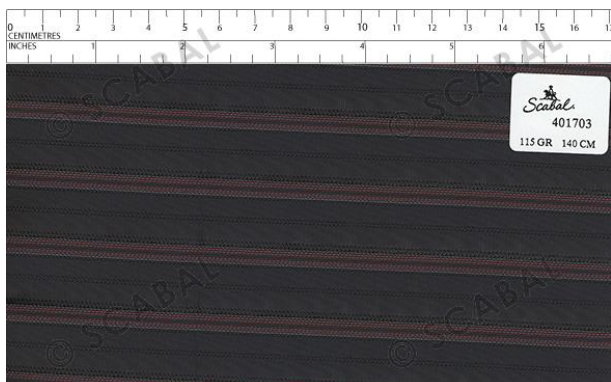

Fabric : 401703
Dark Blue
Bunch : Lining (C1850)
Composition : 100% Bemberg
Material name Lining
Scabal
Design : Stripe
Weight : 115 G
Width : 140 CM
Fabric available