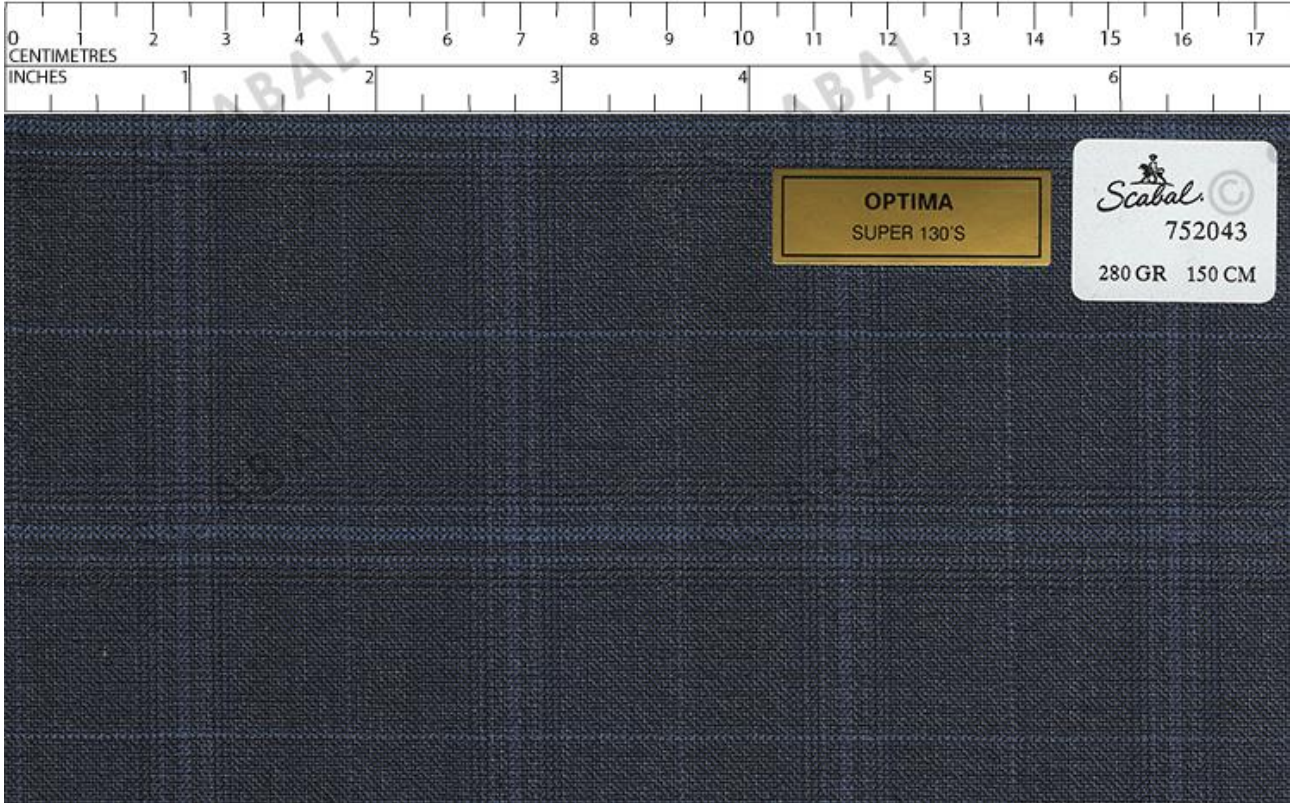

Mr. President 752037

Fabric : 752043
Medium Blue
Bunch : Optima (C2120)
Composition : 100% Wool
Scabal
Cloth label : SCABAL SUPER 130'S
Selvedge : * SCABAL * SUPER 130'S

Weave : Prunelle
Design : Glen check
Weight : 280 G
Width : 150 CM
Wool specifics : SUPER 130'S
Fabric available

Weight category : medium (260-320gr)
Seasonality : Four Seasons