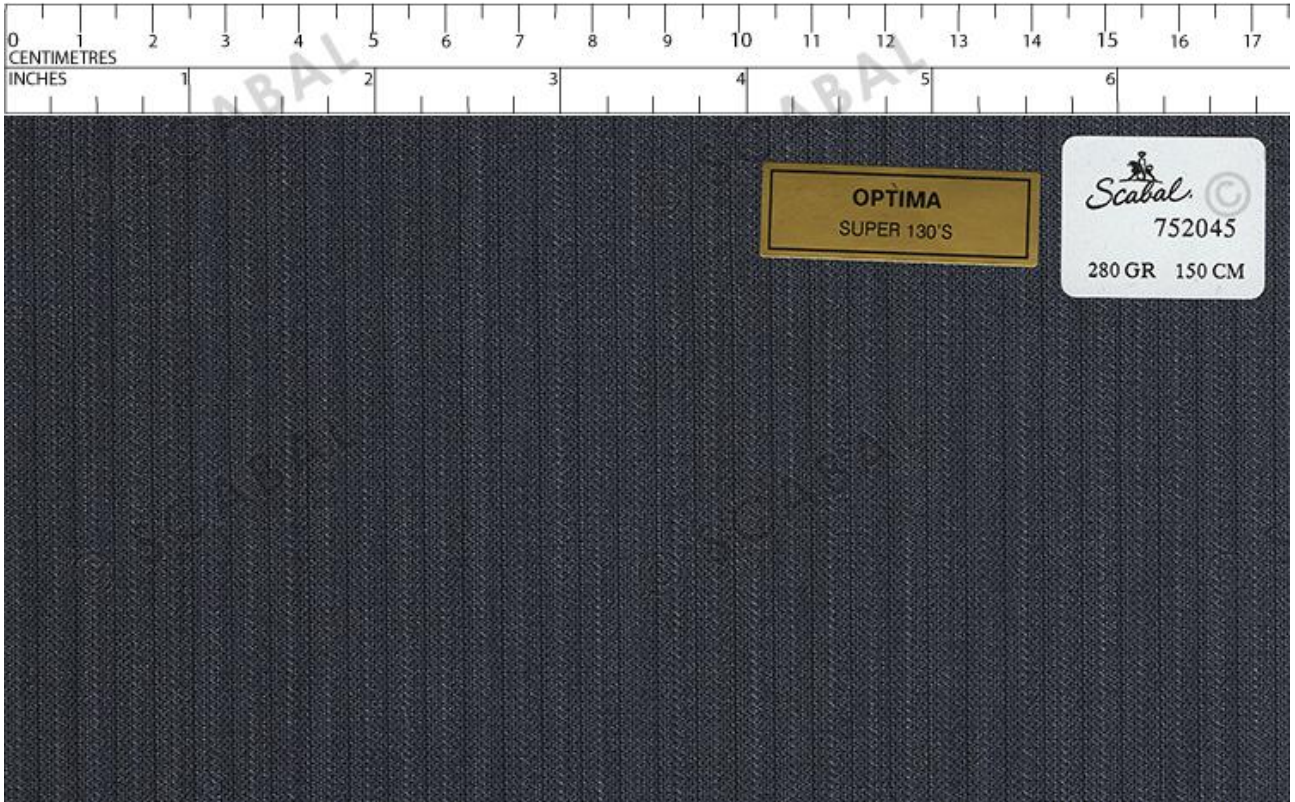

Mr. President 752037

Fabric : 752045
Medium Blue
Bunch : Optima (C2120)
Composition : 100% Wool
Scabal
Cloth label : SCABAL SUPER 130'S
Selvedge : * SCABAL * SUPER 130'S

Weave : Prunelle
Design : Stripe
Weight : 280 G
Width : 150 CM
Wool specifics : SUPER 130'S
Fabric available

Weight category : medium (260-320gr)
Seasonality : Four Seasons