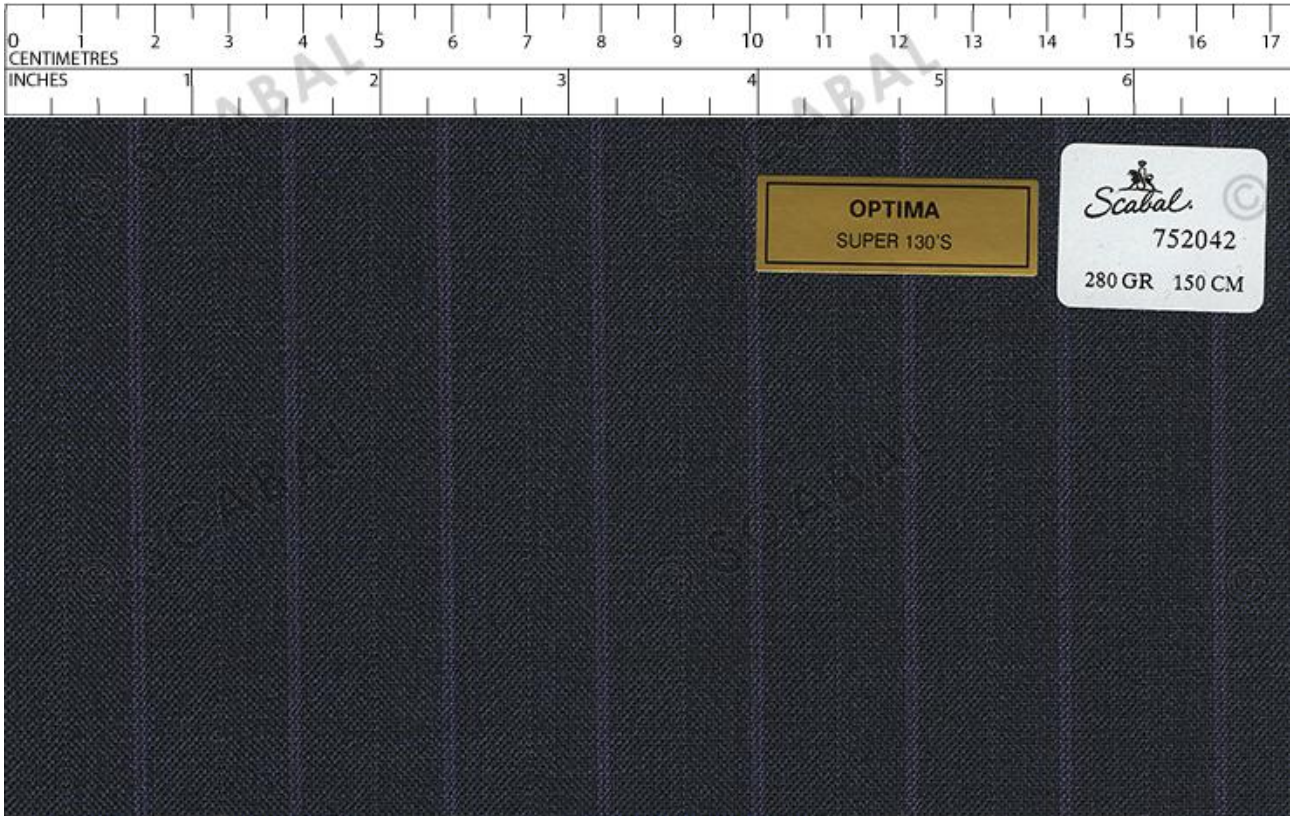

Mr. President 752037

Fabric : 752042
Medium Blue
Bunch : Optima (C2120)
Composition : 100% Wool
Scabal
Cloth label : SCABAL SUPER 130'S
Selvedge : * SCABAL * SUPER 130'S

Weave : Prunelle
Design : Stripe
Weight : 280 G
Width : 150 CM
Wool specifics : SUPER 130'S
Fabric available

Weight category : medium (260-320gr)
Seasonality : Four Seasons