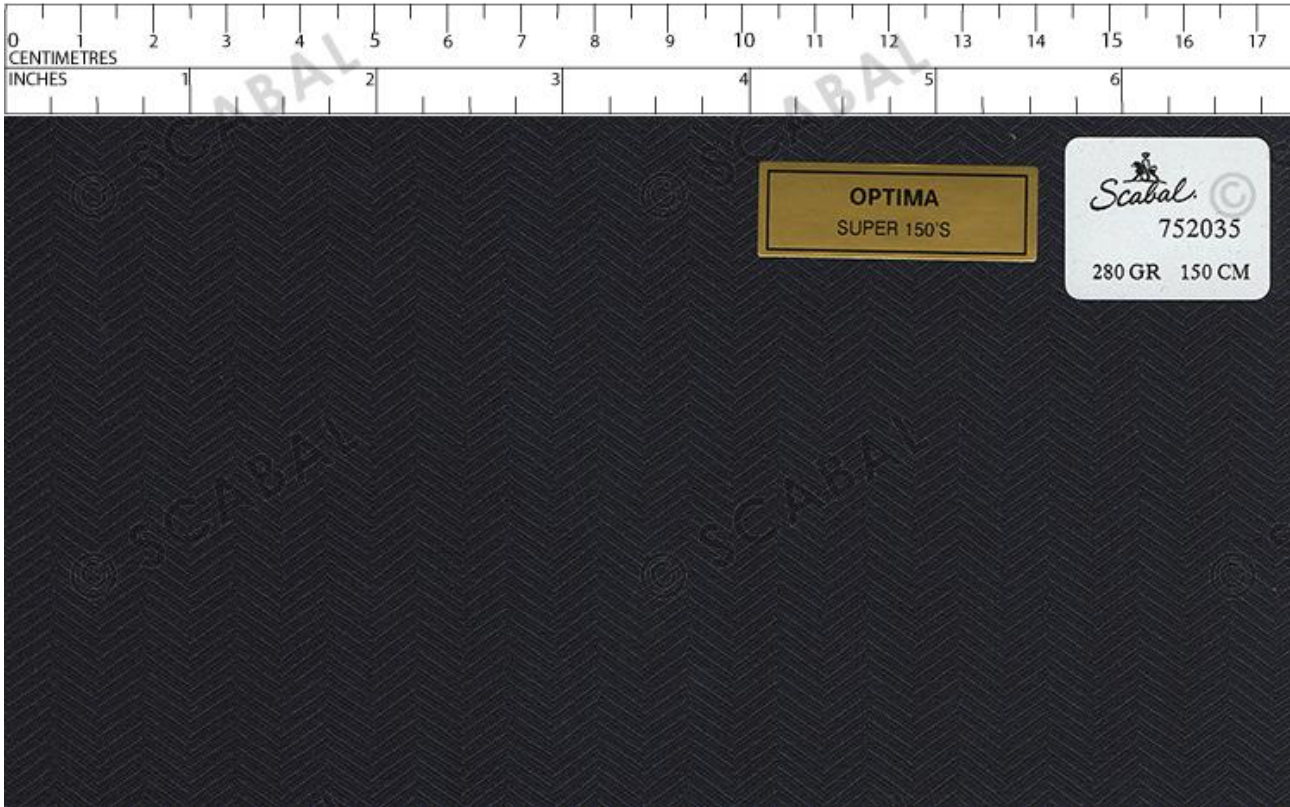

Mr. President 752037

Fabric : 752035
Dark Blue
Bunch : Optima (C2120)
Composition : 100% Wool
Scabal
Cloth label : SCABAL SUPER 150'S
Selvage : * SCABAL * SUPER 150'S

Weave : Herringbone
Design : Stripe
Weight : 280 G
Width : 150 CM
Wool specifics : SUPER 150'S
Fabric available

Weight category : medium (260-320gr)
Seasonality : Four Seasons