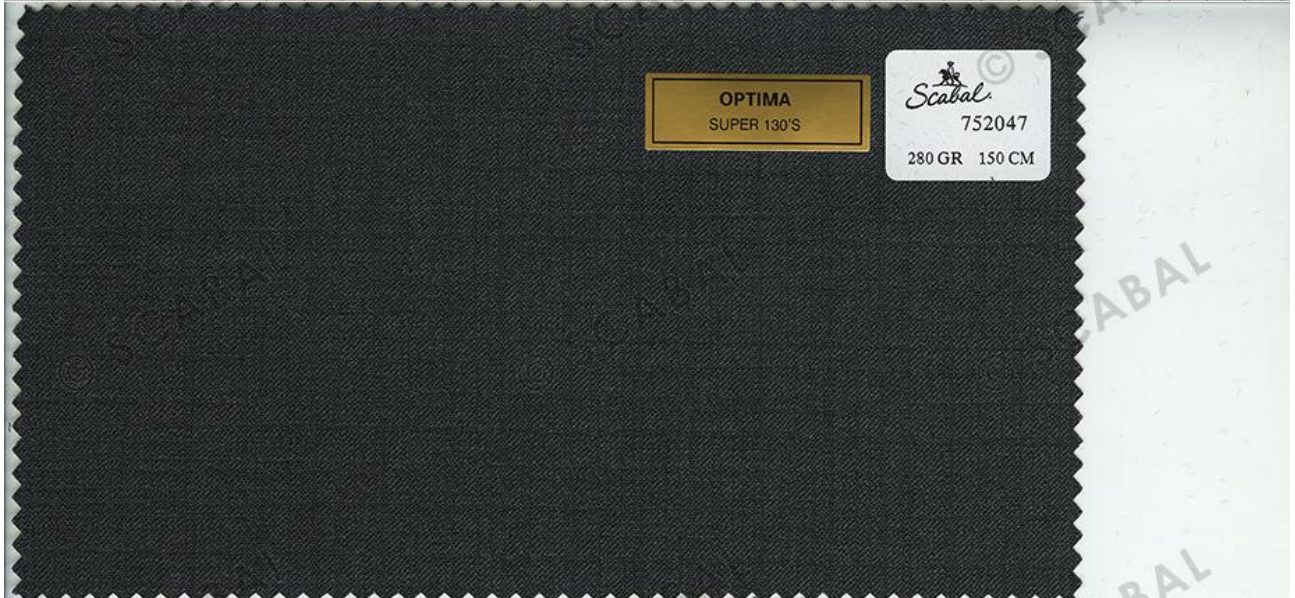

Mr. President 752037

Fabric : 752047

Medium Grey

Bunch : Optima (C2120)

Composition : 100% Wool

Scabal

Cloth label : SCABAL SUPER 130'S

Selvedge : * SCABAL * SUPER 130'S

Weave : Semi plain

Design : Check

Weight : 280 G

Width : 150 CM

Wool specifics : SUPER 130'S

Fabric available

Weight category : medium (260-320gr)

Seasonality : Four Seasons

280 GR 150 CM