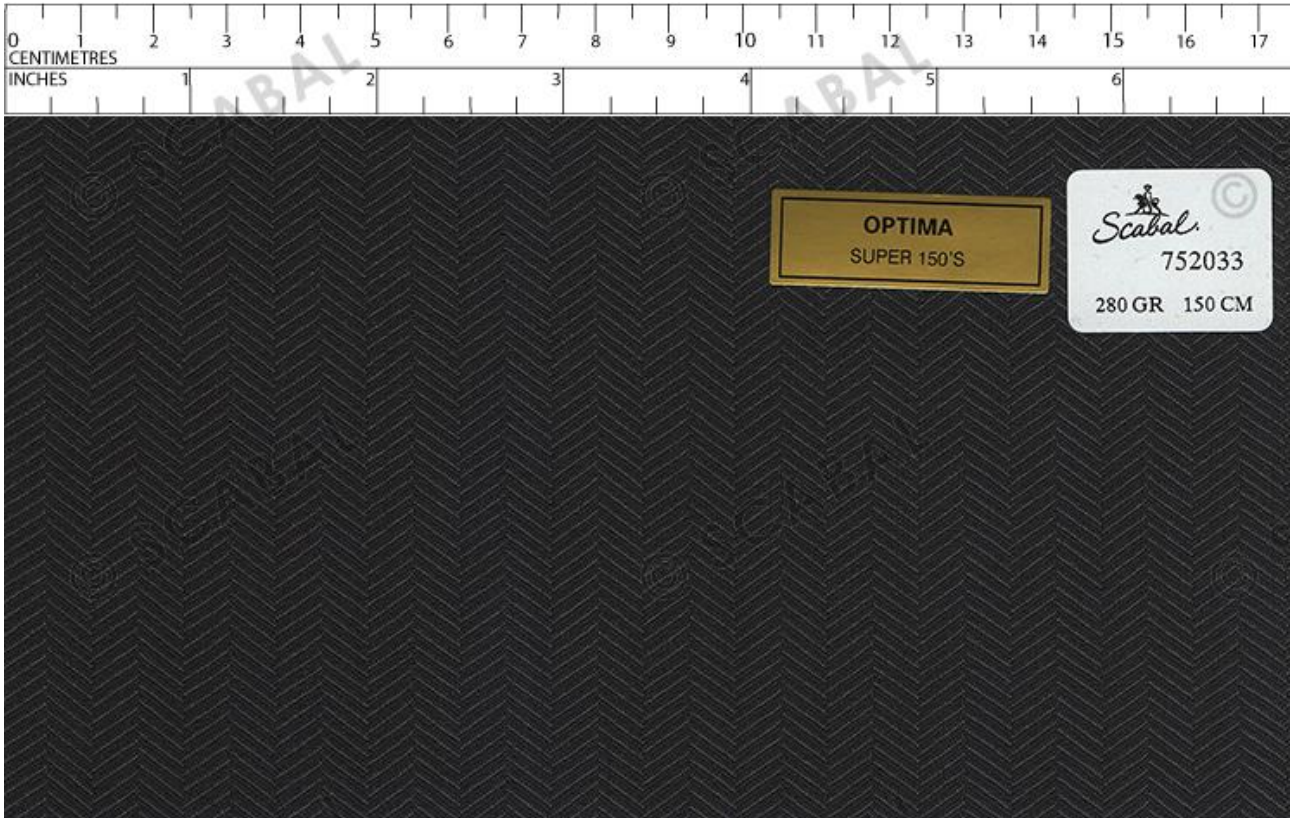

Mr. President 752037

Fabric : 752033

Dark Grey

Bunch : Optima (C2120)

Composition : 100% Wool

Scabal

Cloth label : SCABAL SUPER 150'S

Selvedge : * SCABAL * SUPER 150'S

Weave : Herringbone

Design : Stripe

Weight : 280 G

Width : 150 CM

Wool specifics : SUPER 150'S

Fabric available

Weight category : medium (260-320gr)

Seasonality : Four Seasons